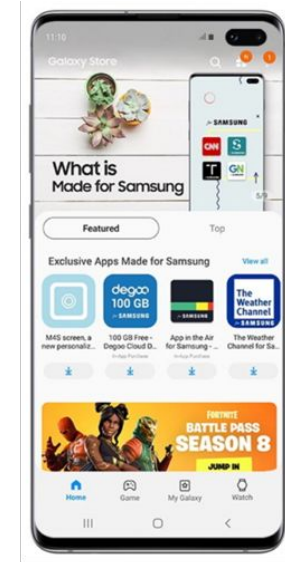

SAMSUNG Samsung Electronics Manufacturing

Key Accountabilities

- Product Portfolio
  - Galaxy Smartphones
  - Galaxy Smartwatch
  - Galaxy Store
- Responsibilities
  - Product management
  - Project management
  - QA/ Test management