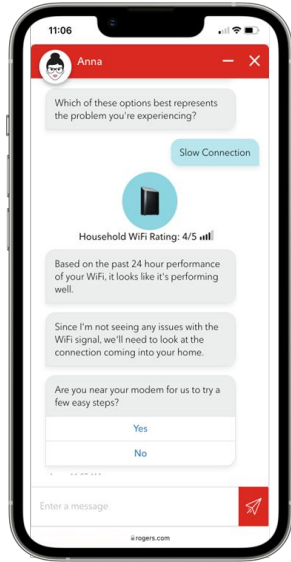

Rogers Communications

Telecommunications

Key Accountabilities

- Product Portfolio
  - Virtual Assistance (AI Bot)
  - Enterprise Digital Platform
  - Oneview Care
  - Oneview Retail
- Responsibilities
  - End to end product lifecycle
  - Accountable for cross functional delivery
  - Scrum agile delivery (Epics, User Stories etc)