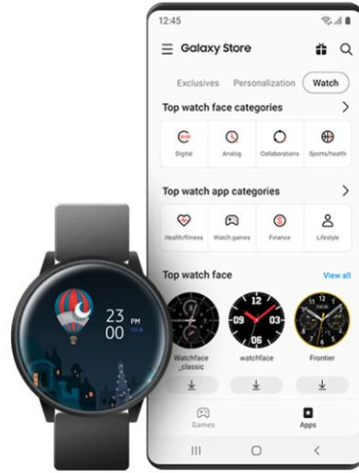

SAMSUNG Samsung Electronics Manufacturing

Key Accountabilities

- Product Portfolio
  - Galaxy Smartphones
  - Galaxy Smartwatch
  - Galaxy Store
- Responsibilities
  - Product management
  - Project management
  - QA/ Test management