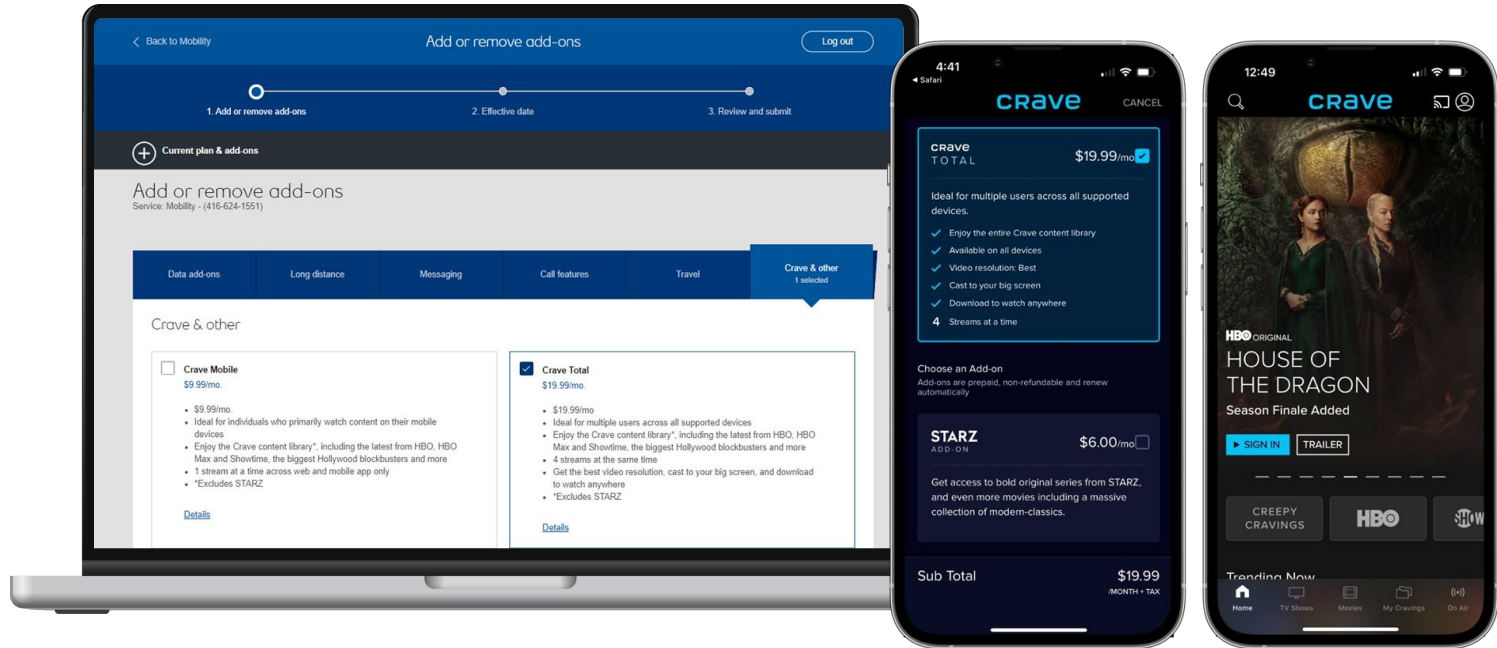

Key Accountabilities

- Product Subscription Lifecycle
  - Wireless Subscription
  - Value add services
  - Innovation service offerings
- Responsibilities
  - End to end product lifecycle
  - Accountable for cross functional delivery
  - Identifying industry trends and delivering new products