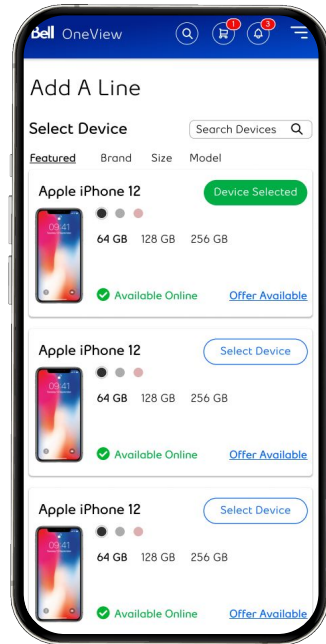

SAMUEL KIM PORTFOLIO

Cosmo Technologies

Kids Smart Watch Wearable

Key Accountabilities

- Digital Sales Channels:
 - Cosmotogogether.com
 - Amazon
 - US Carriers
- Digital Portfolio Responsibilities
 - Mobile App (iOS & Android)
 - AOSP (Smartwatch OS)
 - eCommerce