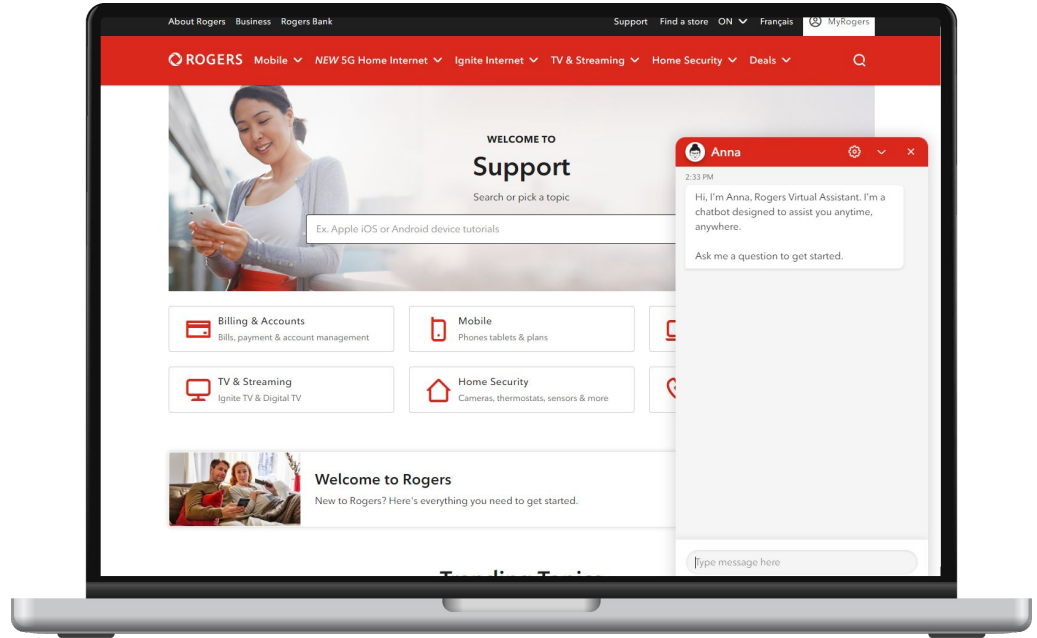

Rogers Communications

Telecommunications

Key Accountabilities

- Product Portfolio
  - Virtual Assistance (AI Bot)
  - Enterprise Digital Platform
  - Oneview Care
  - Oneview Retail
- Responsibilities
  - End to end product lifecycle
  - Accountable for cross functional delivery
  - Scrum agile delivery (Epics, User Stories etc)