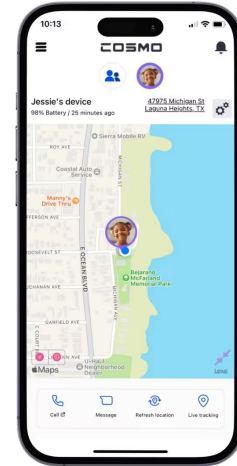

SAMUEL KIM PORTFOLIO

Cosmo Technologies

Kids Smart Watch Wearable

Key Accountabilities

- Digital Sales Channels:
 - Cosmotogogether.com
 - Amazon
 - US Carriers
- Digital Portfolio Responsibilities
 - Mobile App (iOS & Android)
 - AOSP (Smartwatch OS)
 - eCommerce