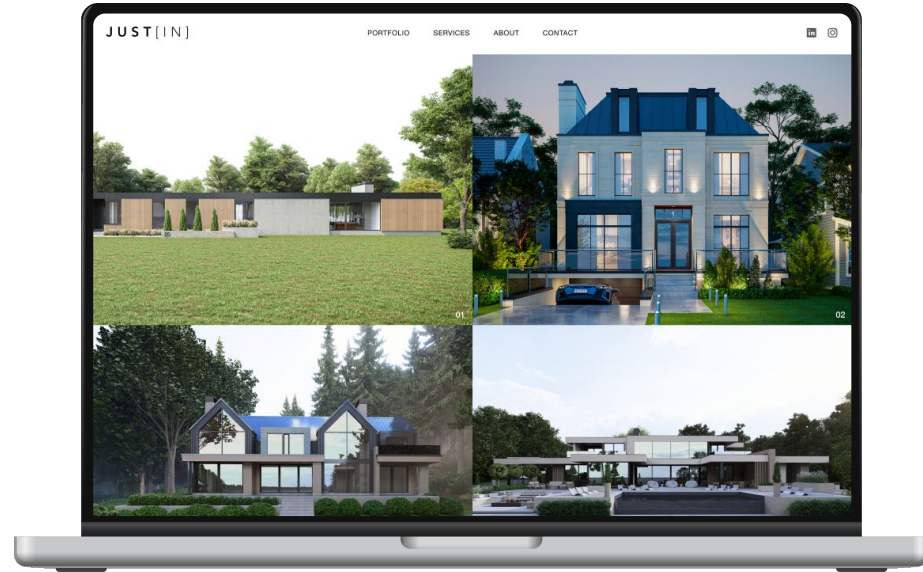

Product Management Advisor

- Skills Development
  - Ideation
  - MVP creating
  - Delivery and Execution
- Strategic Guidance
- Industry Insights
- Feedback and Evaluation