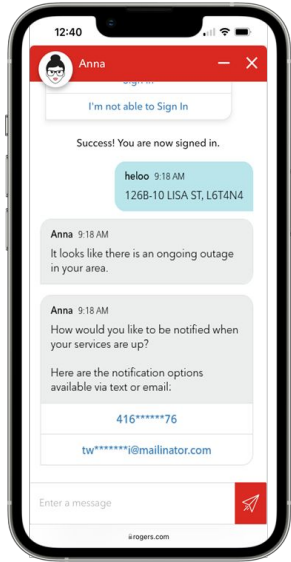

Rogers Communications

Telecommunications

Key Accountabilities

- Product Portfolio
  - Virtual Assistance (AI Bot)
  - Enterprise Digital Platform
  - Oneview Care
  - Oneview Retail
- Responsibilities
  - End to end product lifecycle
  - Accountable for cross functional delivery
  - Scrum agile delivery (Epics, User Stories etc)