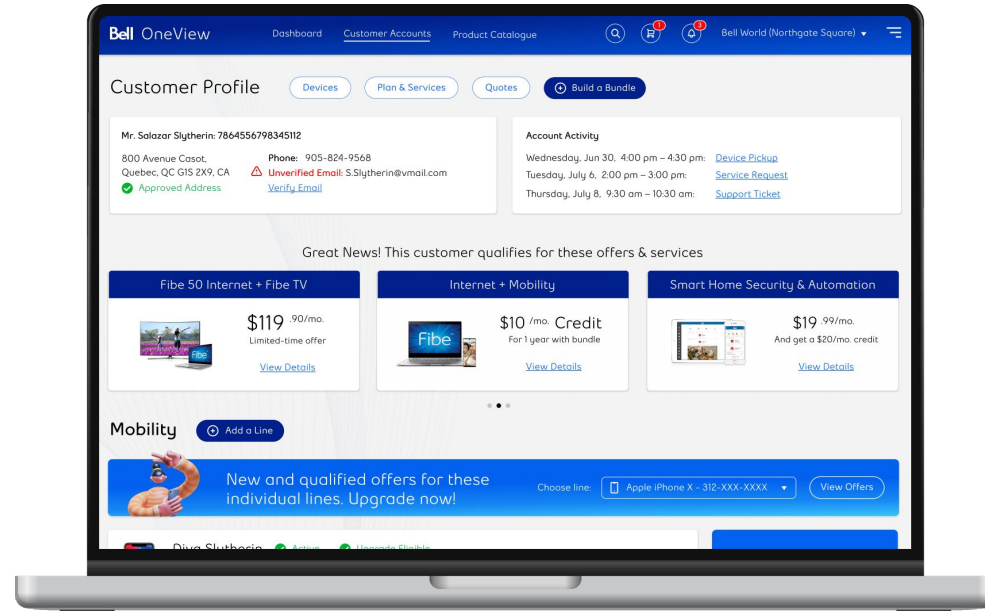

Key Accountabilities

- Digital Omni Channels:
 - OneView Agent
 - OneView Retail
 - OneView Mobile
- Responsibilities
 - Accountable for modernization
 - Guided a 50+ cross-functional team and 3rd party vendors